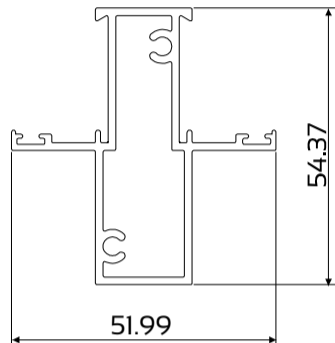

crealco | 500

SLENDERLINE SLIDING WINDOW

Profiles

DIE No. W24494 Sill Rail

DIE No. W53322 Hollow Sill Rail

DIE No. W24498 Head Rail

DIE No. W54348 Cas28 Mullion 54

DIE No. W28481 Cas30.5 54mm Outer Frame

DIE No. W52007 Cas28 54mm Outer Frame

DIE No. W24496 Jamb Rail

DIE No. W53888 Sash Interlocker

DIE No. W26364 Fixing Lug

DIE No. W27603 Sill Baffle Plate

DIE No. W28482 OX XO Adaptor

DIE No. W28476 Sash Outer Frame

DIE No. W28475 Sash Head & Sill

DIE No. W14014 Sill Ext

DIE No. W24497 Coupling Mullion

Elevations & Sections

SECTION B-B
Section not to scale

SECTION A-A
Section not to scale

SECTION B-B
Section not to scale

SECTION A-A
Section not to scale