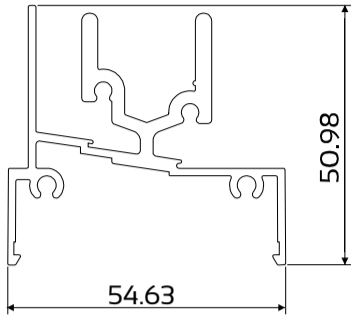

crealco | 500

SLENDERLINE SLIDING WINDOW

Profiles

DIE No. W24494 Sill Rail

DIE No. W53322 Hollow Sill Rail

DIE No. W24498 Head Rail

DIE No. W54348 Cas28 Mullion 54

DIE No. W28481 Cas30.5 54mm Outer Frame

DIE No. W52007 Cas28 54mm Outer Frame

DIE No. W24496 Jamb Rail

DIE No. W53888 Sash Interlocker

DIE No. W26364 Fixing Lug

DIE No. W27603 Sill Baffle Plate

DIE No. W28482 OX XO Adaptor

DIE No. W28476 Sash Outer Frame

DIE No. W28475 Sash Head & Sill

DIE No. W14014 Sill Ext

DIE No. W24497 Coupling Mullion

Elevations & Sections

SECTION B-B
Section not to scale

SECTION A-A
Section not to scale

SECTION B-B
Section not to scale

SECTION A-A
Section not to scale