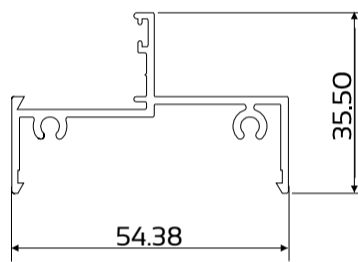

crealco | 500

SLENDERLINE SLIDING WINDOW

Profiles

DIE No. W24494 Sill Rail

DIE No. W53322 Hollow Sill Rail

DIE No. W24498 Head Rail

DIE No. W54348 Cas28 Mullion 54

DIE No. W28481 Cas30.5 54mm Outer Frame

DIE No. W52007 Cas28 54mm Outer Frame

DIE No. W24496 Jamb Rail

DIE No. W53888 Sash Interlocker

DIE No. W26364 Fixing Lug

DIE No. W27603 Sill Baffle Plate

DIE No. W28482 OX XO Adaptor

DIE No. W28476 Sash Outer Frame

DIE No. W28475 Sash Head & Sill

DIE No. W14014 Sill Ext

DIE No. W24497 Coupling Mullion

Elevations & Sections

SECTION B-B
Section not to scale

SECTION A-A
Section not to scale

SECTION B-B
Section not to scale

SECTION A-A
Section not to scale