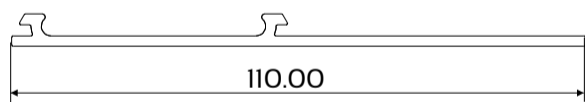

DIE No. W26364 Fixing Lug