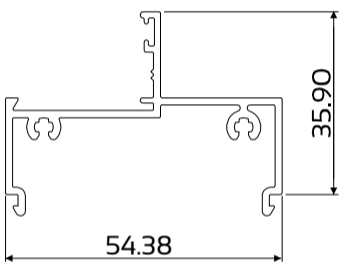

crealco | 500

SLENDERLINE SLIDING WINDOW

Profiles

DIE No. W24494 Sill Rail

DIE No. W53322 Hollow Sill Rail

DIE No. W24498 Head Rail

DIE No. W54348 Cas28 Mullion 54

DIE No. W28481 Cas30.5 54mm Outer Frame

DIE No. W52007 Cas28 54mm Outer Frame

DIE No. W24496 Jamb Rail

DIE No. W53888 Sash Interlocker

DIE No. W26364 Fixing Lug

DIE No. W27603 Sill Baffle Plate

DIE No. W28482 OX XO Adaptor

DIE No. W28476 Sash Outer Frame

DIE No. W28475 Sash Head & Sill

DIE No. W14014 Sill Ext

DIE No. W24497 Coupling Mullion

Elevations & Sections

SECTION B-B
Section not to scale

SECTION A-A
Section not to scale

SECTION B-B
Section not to scale

SECTION A-A
Section not to scale