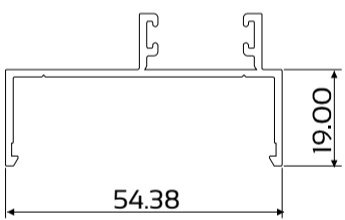

crealco | 500

SLENDERLINE SLIDING WINDOW

Profiles

DIE No. W24494 Sill Rail

DIE No. W53322 Hollow Sill Rail

DIE No. W24498 Head Rail

DIE No. W54348 Cas28 Mullion 54

DIE No. W28481 Cas30.5 54mm Outer Frame

DIE No. W52007 Cas28 54mm Outer Frame

DIE No. W24496 Jamb Rail

DIE No. W53888 Sash Interlocker

DIE No. W26364 Fixing Lug

DIE No. W27603 Sill Baffle Plate

DIE No. W28482 OX XO Adaptor

DIE No. W28476 Sash Outer Frame

DIE No. W28475 Sash Head & Sill

DIE No. W14014 Sill Ext

DIE No. W24497 Coupling Mullion

Elevations & Sections

SECTION B-B
Section not to scale

SECTION A-A
Section not to scale

SECTION B-B
Section not to scale

SECTION A-A
Section not to scale