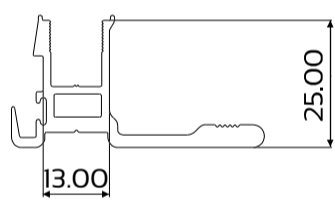

DIE No. W53888 Sash Interlocker