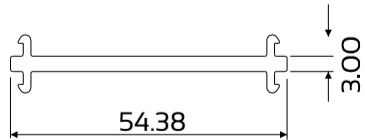

DIE No. W52007 Cas28 54mm Outer Frame

DIE No. W24496 Jamb Rail

DIE No. W53888 Sash Interlocker

DIE No. W26364 Fixing Lug

DIE No. W27603 Sill Baffle Plate

DIE No. W28482 OX XO Adaptor

DIE No. W28476 Sash Outer Frame

DIE No. W28475 Sash Head & Sill

DIE No. W14014 Sill Ext

DIE No. W24497 Coupling Mullion

Elevations & Sections

SECTION B-B
Section not to scale

SECTION A-A
Section not to scale

SECTION B-B
Section not to scale