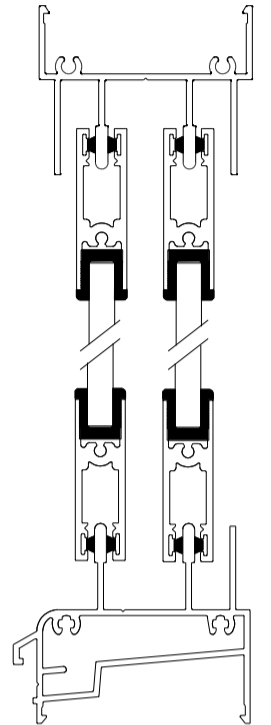

crealco | 500

SLENDERLINE SLIDING WINDOW

Profiles

DIE No. W24494 Sill Rail

DIE No. W53322 Hollow Sill Rail

DIE No. W24498 Head Rail

DIE No. W54348 Cas28 Mullion 54

DIE No. W28481 Cas30.5 54mm Outer Frame

DIE No. W52007 Cas28 54mm Outer Frame

DIE No. W24496 Jamb Rail

DIE No. W53888 Sash Interlocker

DIE No. W26364 Fixing Lug

DIE No. W27603 Sill Baffle Plate

DIE No. W28482 OX XO Adaptor

DIE No. W28476 Sash Outer Frame

DIE No. W28475 Sash Head & Sill

DIE No. W14014 Sill Ext

DIE No. W24497 Coupling Mullion

Elevations & Sections

SECTION B-B
Section not to scale

SECTION A-A
Section not to scale

SECTION B-B
Section not to scale

SECTION A-A
Section not to scale