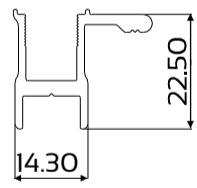

DIE No. W52007 Cas28 54mm Outer Frame

DIE No. W24496 Jamb Rail

DIE No. W53888 Sash Interlocker

DIE No. W26364 Fixing Lug

DIE No. W27603 Sill Baffle Plate

DIE No. W28482 OX XO Adaptor

DIE No. W28476 Sash Outer Frame

DIE No. W28475 Sash Head & Sill

DIE No. W14014 Sill Ext

DIE No. W24497 Coupling Mullion

Elevations & Sections

SECTION B-B
Section not to scale

SECTION A-A
Section not to scale

SECTION B-B
Section not to scale

SECTION A-A
Section not to scale