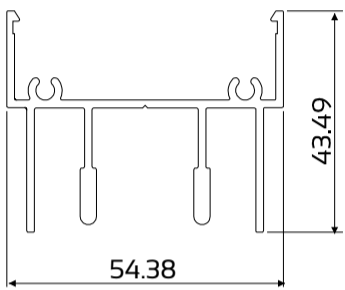

crealco | 500

SLENDERLINE SLIDING WINDOW

Profiles

DIE No. W24494 Sill Rail

DIE No. W53322 Hollow Sill Rail

DIE No. W24498 Head Rail

DIE No. W54348 Cas28 Mullion 54

DIE No. W28481 Cas30.5 54mm Outer Frame

DIE No. W52007 Cas28 54mm Outer Frame

DIE No. W24496 Jamb Rail

DIE No. W53888 Sash Interlocker

DIE No. W26364 Fixing Lug

DIE No. W27603 Sill Baffle Plate

DIE No. W28482 OX XO Adaptor

DIE No. W28476 Sash Outer Frame

DIE No. W28475 Sash Head & Sill

DIE No. W14014 Sill Ext

DIE No. W24497 Coupling Mullion

Elevations & Sections

SECTION B-B
Section not to scale

SECTION A-A
Section not to scale

SECTION B-B
Section not to scale

SECTION A-A
Section not to scale