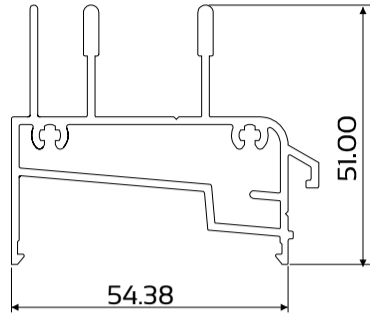

crealco | 500

SLENDERLINE SLIDING WINDOW

Profiles

DIE No. W24494 Sill Rail

DIE No. W53322 Hollow Sill Rail

DIE No. W24498 Head Rail

DIE No. W54348 Cas28 Mullion 54

DIE No. W28481 Cas30.5 54mm Outer Frame

DIE No. W52007 Cas28 54mm Outer Frame

DIE No. W24496 Jamb Rail

DIE No. W53888 Sash Interlocker

DIE No. W26364 Fixing Lug

DIE No. W27603 Sill Baffle Plate

DIE No. W28482 OX XO Adaptor

DIE No. W28476 Sash Outer Frame

DIE No. W28475 Sash Head & Sill

DIE No. W14014 Sill Ext

DIE No. W24497 Coupling Mullion

Elevations & Sections

SECTION B-B
Section not to scale

SECTION A-A
Section not to scale

SECTION B-B
Section not to scale

SECTION A-A
Section not to scale