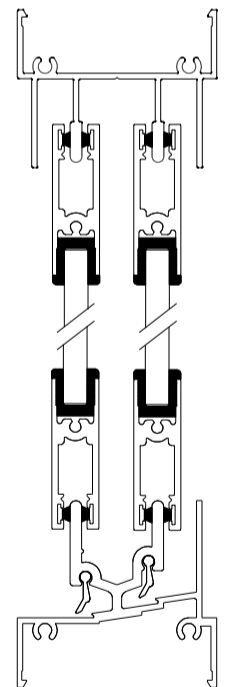

crealco | 500

SLENDERLINE SLIDING WINDOW

Profiles

DIE No. W24494 Sill Rail

DIE No. W53322 Hollow Sill Rail

DIE No. W24498 Head Rail

DIE No. W54348 Cas28 Mullion 54

DIE No. W28481 Cas30.5 54mm Outer Frame

DIE No. W52007 Cas28 54mm Outer Frame

DIE No. W24496 Jamb Rail

DIE No. W53888 Sash Interlocker

DIE No. W26364 Fixing Lug

DIE No. W27603 Sill Baffle Plate

DIE No. W28482 OX XO Adaptor

DIE No. W28476 Sash Outer Frame

DIE No. W28475 Sash Head & Sill

DIE No. W14014 Sill Ext

DIE No. W24497 Coupling Mullion

Elevations & Sections

SECTION B-B
Section not to scale

SECTION A-A
Section not to scale

SECTION B-B
Section not to scale

SECTION A-A
Section not to scale