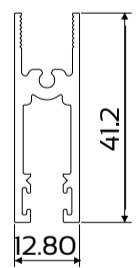

DIE No. W52007 Cas28 54mm Outer Frame

DIE No. W24496 Jamb Rail

DIE No. W53888 Sash Interlocker

DIE No. W26364 Fixing Lug

DIE No. W27603 Sill Baffle Plate

DIE No. W28482 OX XO Adaptor

DIE No. W28476 Sash Outer Frame

DIE No. W28475 Sash Head & Sill

DIE No. W14014 Sill Ext

DIE No. W24497 Coupling Mullion

Elevations & Sections

SECTION B-B
Section not to scale

SECTION A-A
Section not to scale

SECTION B-B
Section not to scale

SECTION A-A
Section not to scale